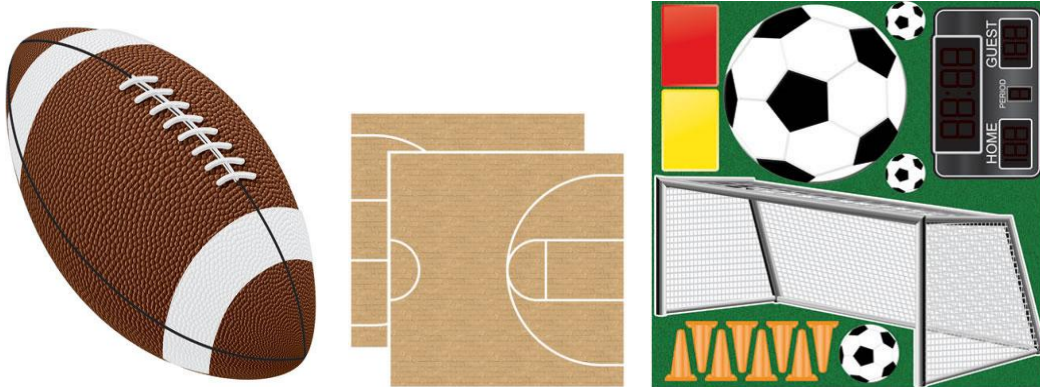

What's New at SG&M?

Reminiscence "Real Sports"

>> 12x12 Die Cut Balls.....Great for locker signs or to span two pages.

Soccer, Baseball, Softball, Basketball, Bowling, Swimming, Volleyball, Tennis, Football & Golf

>> Double sided papers - a complete basketball court, or football or soccer field

>> And lots of great sports quotes & embellishments!

(Mention this e-mail & you can take 20% off your Real Sports purchase!!)
(through 02/28/10)