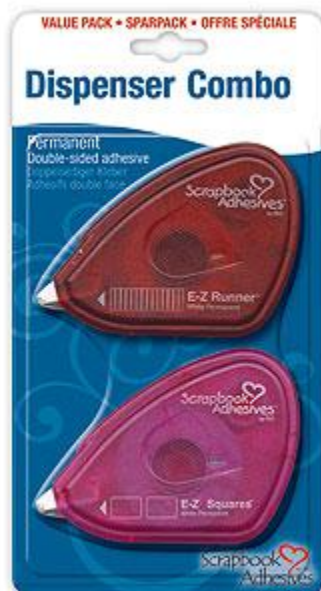

**Wednesday, May 19, 6-8:30pm; \$25**

**This week's Spring Cleaning Sale**

Selected tools - **20% - 50% off**

(Stylus, Piercing Bugs, Rotary cutters, blades & more)

**Adhesive Sale**

E-Z Runner Dispenser combo

Reg: \$10.99; **Sale: \$7.99**

**American Crafts: This to That**  
Strip Glue Runner & Dot Glue Runner  
Dispensers & Refills: **30% off**

SOLID GLUE RUNNER  
61711

SOLID REFILL  
61714

DOT GLUE RUNNER  
61713