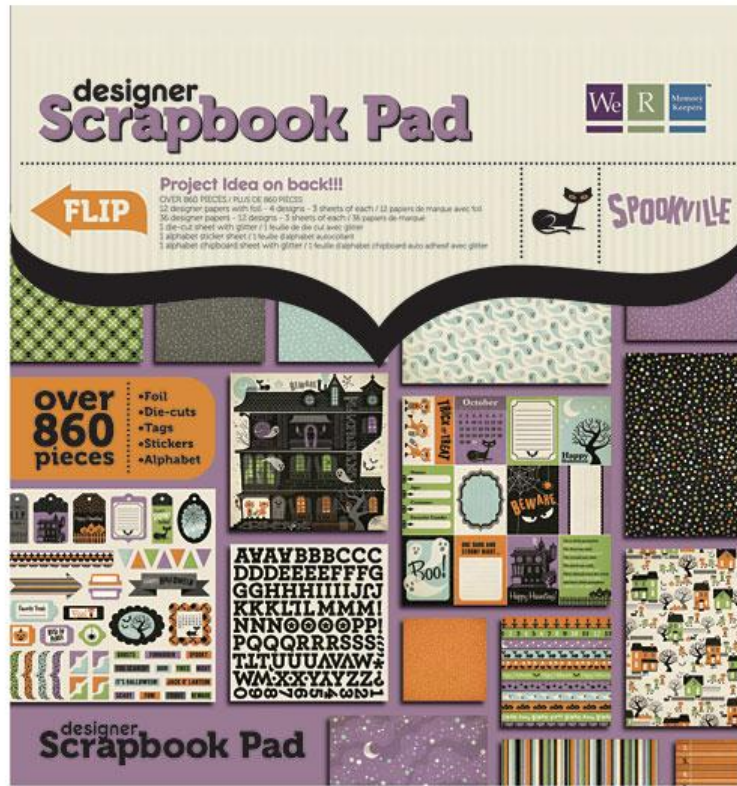

Scrapper has lots of room to play, and he loved all the attention!

What's New at SG&M?

The new products from CHA are rolling in... Here are the latest goodies!

Hunt & Gather from KaiserCraft

WeR Memory Keepers Spookville

Echo Park
Victoria Gardens

Come see the wonderful the sample layouts at SG&M!

The latest from Reminisce

You'll love the papers & stickers from these brand new lines...

(Stock up at 20% Off through August 31!)